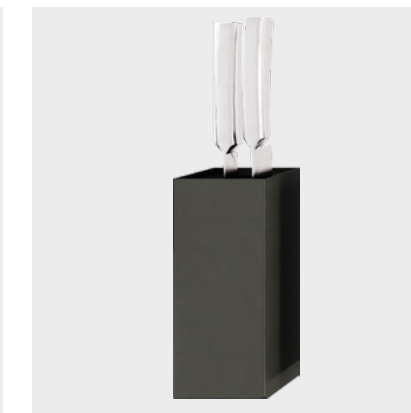

Messerblock
Knife block

Abmessung (LxHxT) Measurement (LxHxD)	Art. No. Art. No.
90x215x90 mm	55.517.13