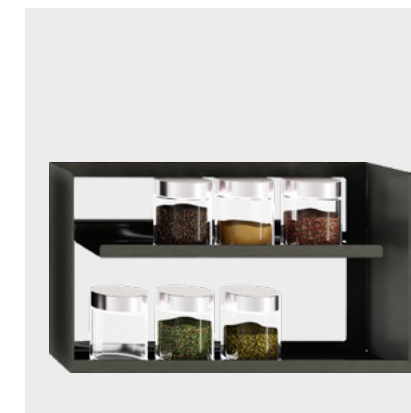

Counter system ONE

The sliding counter system with a wide range of possible uses.
Usable as an accessory assistant on the hob or as a communicative bar counter.
Adjustable in depth by 150 mm.

- Breite 1200/1500/1800 mm, Tiefe 300 mm, Gesamthöhe 270 mm
- 2 SCHUKO Steckdosen integriert
- optional mit Ambientebeleuchtung
- Stahl/Aluminium pulverbeschichtet schwarz Struktur

Auszugsposition essen
Pull-out position eating

Flaschen-/Schneidebrettregal
Bottle/Cutting board rack

Abmessung (LxHxT) Measurement (LxHxD)	Art. No. Art. No.
300x180x75 mm	55.512.13

Gewürzregal
Spice rack